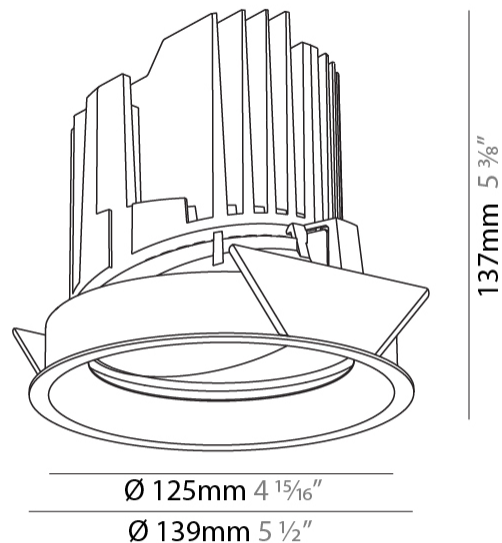

ELECTRICAL

Lamp Type: LED (Zhaga Standard)
Input Wattage (W): 28
Total Output Wattage (W): 26.4
Dimming: Tri-Mode (Non-Dimming and Phase Dimming (120Vac only) and 0-10V Dimming)
Driver Included: No
Driver Location: Recessed Housing
Driver Type: Constant Current - Universal
Driver Class: Class 2
Housing: See components
Input Voltage (V): 120 - 277
Constant Current (MA): 700

LED

Number of LEDs: 1
Color Temperature (°K): 2700 / 3000 / 3500 / 4000
Max. Delivered Lumen (lm): 2191 / 2280 / 2415 / 2164
Nominal Lumen (lm): 2909 / 3028 / 3208 / 3273
CRI: >90 CRI
Efficiency (%): 63.10%
Lamp Life (hrs): 50000

OPTICAL

Reflector°: 18 / 38
Optic°: Lens Pack - No Lens / Linear Spread Lens / Honeycomb / Spread Lens
Adjustability: Rotational 355°; Tilt 30°

RATINGS AND CERTIFICATIONS

Certified By: Certified for North American Standards

IP rating: IP20
Zaneen Group Inc. © 2024, T 1800-388-3382, F 416-247-9319, www.zaneen.com

Available for International specifications by adding 'INT' at the end of the existing Model #. For assistance on 'custom' specifications, contact zteam@zaneen.com. In a constant effort to supply the best product, we reserve the right to change specifications or materials without notice. The most recent specification sheets are found at zaneen.com